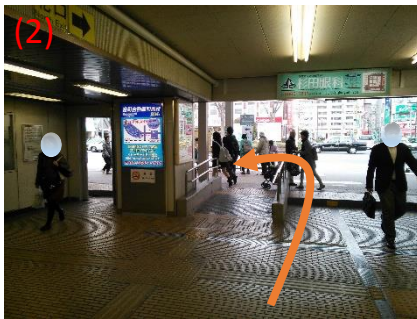

How to get to the workshop venue from Kanamachi station?

Please see below link for how to get to Kanamachi station.
<http://www.jorudan.co.jp/english/>

Turn left out of the exit.
Be easy! This station has only one exit.

Turn left here along the road.

Follow this road.

When the traffic light is green!!

Go straight ahead down this street.

Go straight ahead down this street.

Look both ways before crossing the road.

Go straight ahead down this street.