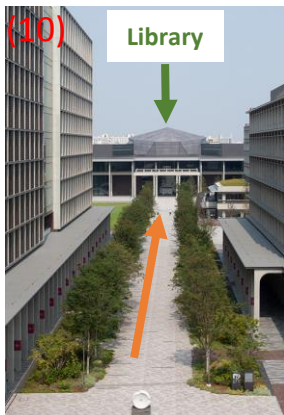

How to get to the workshop venue from Kanamachi station?

Please see below link for how to get to Kanamachi station.
<http://www.jorudan.co.jp/english/>

Turn left out of the exit.
Be easy! This station has only one exit.

Turn left here along the road.

Follow this road.

When the traffic light is green!!

Go straight ahead down this street.

Go straight ahead down this street.

Look both ways before crossing the road.

Go straight ahead down this street.

Cross the road carefully.

Follow this road.

Go straight up.

Please take the elevator or the stairs.

✳ Workshop venue
Google Map: 35.771699, 139.862040
Address: 6-3-1 Nijjuku, Katsushika-ku, Tokyo