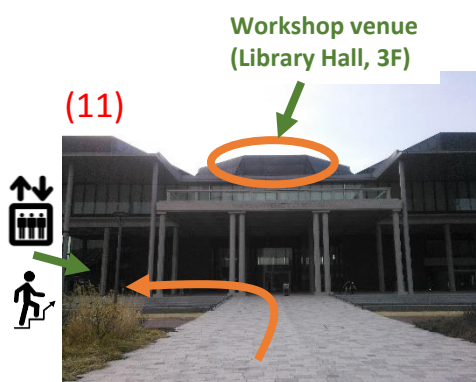

How to get to the workshop venue from Kanamachi station?

Please see below link for how to get to Kanamachi station.
<http://www.jorudan.co.jp/english/>

Turn left out of the exit.
Be easy! This station has only one exit.

Turn left here along the road.

Follow this road.

When the traffic light is green!!

Go straight ahead down this street.

Go straight ahead down this street.

Look both ways before crossing the road.

Go straight ahead down this street.

Cross the road carefully.

Follow this road.

Go straight up.

Please take the elevator or the stairs.

✳ Workshop venue
Google Map: 35.771699, 139.862040
Address: 6-3-1 Nijjuku, Katsushika-ku, Tokyo