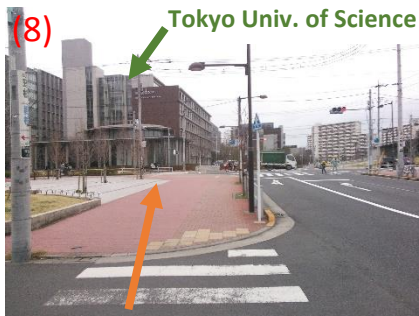

How to get to the workshop venue from Kanamachi station?

Please see below link for how to get to Kanamachi station.
<http://www.jorudan.co.jp/english/>

Turn left out of the exit.
Be easy! This station has only one exit.

Turn left here along the road.

Follow this road.

When the traffic light is green!!

Go straight ahead down this street.

Go straight ahead down this street.

Look both ways before crossing the road.

Go straight ahead down this street.

Cross the road carefully.

Follow this road.

Go straight up.

Please take the elevator or the stairs.

✳ Workshop venue
Google Map: 35.771699, 139.862040
Address: 6-3-1 Nijjuku, Katsushika-ku, Tokyo