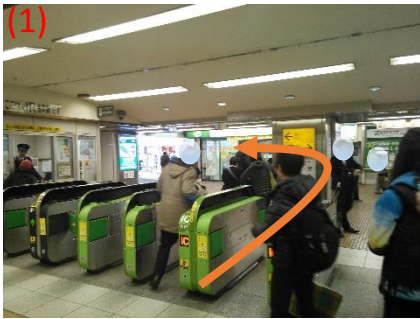

How to get to the workshop venue from Kanamachi station?

Please see below link for how to get to Kanamachi station.
<http://www.jorudan.co.jp/english/>

Turn left out of the exit.
Be easy! This station has only one exit.